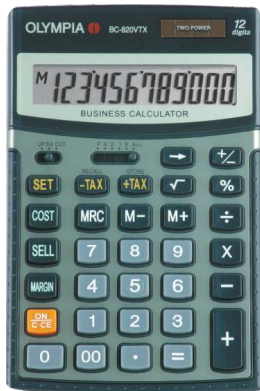

UNIT SIZE: 173x109x30mm
MASTER CARTON:
100pcs/16/18kg
MEASUREMENTS:
800x380x280mm (0.09M³)

BC-120TX Desktop

- 12 DIGITS
- BUSINESS CALCULATION FUNCTION
- BIG DISPLAY
- TAX FUNCTION
- TWIN POWER
- 3 MEMORY KEYS
- SHIFT KEY
- TILT DISPLAY
- PROFIT MARGIN %
- CENTRE MARK
- SQUARE ROOT
- AUTO POWER OFF
- ROUNDING 5/4

UNIT SIZE: 191x130x38mm
MASTER CARTON:
40pcs/10/12kg
MEASUREMENTS:
485x420x320mm (0.07M³)

BC-310TX Semi-Desktop

- 12 DIGITS
- CENTRE MARK
- BIG DISPLAY
- SQUARE ROOT
- 3 MEMORY KEYS
- DURABLE METAL COVER
- TAX FUNCTION
- AUTO POWER OFF
- BUSINESS CALCULATION FUNCTION
- RETRACTABLE STAND
- TWIN POWER
- GRAND TOTAL
- SHIFT KEY
- SUPERIOR TOUCH
- ROUNDING 5/4
- H.M.S
- PROFIT MARGIN %
- CURRENCY EXCHANGE
- SIGN CHANGE KEY
- 3 LINE DISPLAY

UNIT SIZE: 154.8x103.8x14mm
MASTER CARTON:
40pcs/5.68/7.78kg
MEASUREMENTS:
355x270x265mm (0.025M³)

BC-320TX Semi-Desktop

- 12 DIGITS
- CENTRE MARK
- BIG DISPLAY
- SQUARE ROOT
- 3 MEMORY KEYS
- DURABLE METAL COVER
- TAX FUNCTION
- AUTO POWER OFF
- BUSINESS CALCULATION FUNCTION
- RETRACTABLE STAND
- TWIN POWER
- GRAND TOTAL
- SHIFT KEY
- SUPERIOR TOUCH
- ROUNDING 5/4
- H.M.S
- PROFIT MARGIN %
- CURRENCY EXCHANGE
- SIGN CHANGE KEY
- 3 LINE DISPLAY

UNIT SIZE: 173x124x14mm
MASTER CARTON:
40pcs/7.24/9.82kg
MEASUREMENTS:
390x290x305mm (0.034M³)

BC-820VTX Semi-Desktop

- 12 DIGITS
- PROFIT MARGIN %
- BIG DISPLAY
- SIGN CHANGE KEY
- 3 MEMORY KEYS
- CENTRE MARK
- TAX FUNCTION
- SQUARE ROOT
- BUSINESS CALCULATION FUNCTION
- EASY HOLD
- TWIN POWER
- DURABLE METAL COVER
- SHIFT KEY
- AUTO POWER OFF
- ROUNDING 5/4