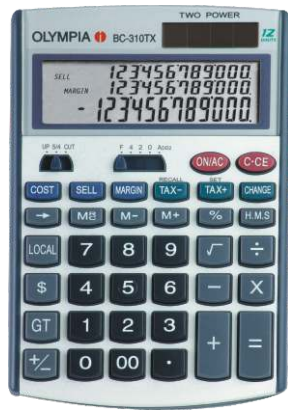

BUSINESS CALCULATOR SERIES

BC-110GX Desktop

- 12 DIGITS
- SQUARE ROOT
- BIG DISPLAY
- ROUNDING 5/4
- TWIN POWER
- 3 MEMORY KEYS
- SHIFT KEY
- CENTRE MARK
- PROFIT MARGIN %
- AUTO POWER OFF
- BUSINESS CALCULATION FUNCTION

UNIT SIZE: 173x109x30mm
MASTER CARTON:
100pcs/16/18kg
MEASUREMENTS:
800x380x280mm (0.09M³)

BC-120TX Desktop

- 12 DIGITS
- BUSINESS CALCULATION FUNCTION
- BIG DISPLAY
- TAX FUNCTION
- TWIN POWER
- 3 MEMORY KEYS
- SHIFT KEY
- TILT DISPLAY
- PROFIT MARGIN %
- CENTRE MARK
- SQUARE ROOT
- AUTO POWER OFF
- ROUNDING 5/4

UNIT SIZE: 191x130x38mm
MASTER CARTON:
40pcs/10/12kg
MEASUREMENTS:
485x420x320mm (0.07M³)

BC-310TX Semi-Desktop

- 12 DIGITS
- CENTRE MARK
- BIG DISPLAY
- SQUARE ROOT
- 3 MEMORY KEYS
- DURABLE METAL COVER
- TAX FUNCTION
- AUTO POWER OFF
- BUSINESS CALCULATION FUNCTION
- RETRACTABLE STAND
- TWIN POWER
- GRAND TOTAL
- SHIFT KEY
- SUPERIOR TOUCH
- ROUNDING 5/4
- H.M.S
- PROFIT MARGIN %
- CURRENCY EXCHANGE
- SIGN CHANGE KEY
- 3 LINE DISPLAY

UNIT SIZE: 154.8x103.8x14mm
MASTER CARTON:
40pcs/5.68/7.78kg
MEASUREMENTS:
355x270x265mm (0.025M³)

BC-320TX Semi-Desktop

- 12 DIGITS
- CENTRE MARK
- BIG DISPLAY
- SQUARE ROOT
- 3 MEMORY KEYS
- DURABLE METAL COVER
- TAX FUNCTION
- AUTO POWER OFF
- BUSINESS CALCULATION FUNCTION
- RETRACTABLE STAND
- TWIN POWER
- GRAND TOTAL
- SHIFT KEY
- SUPERIOR TOUCH
- ROUNDING 5/4
- H.M.S
- PROFIT MARGIN %
- CURRENCY EXCHANGE
- SIGN CHANGE KEY
- 3 LINE DISPLAY