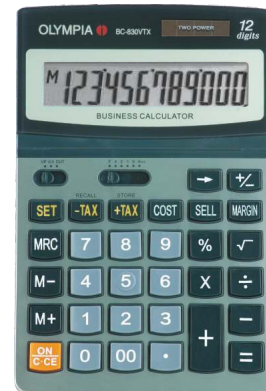

UNIT SIZE: 173x109x30mm
MASTER CARTON:
100pcs/16/18kg
MEASUREMENTS:
800x380x280mm (0.09M³)

BC-120TX Desktop

- 12 DIGITS
- BUSINESS CALCULATION FUNCTION
- BIG DISPLAY
- TAX FUNCTION
- TWIN POWER
- 3 MEMORY KEYS
- SHIFT KEY
- TILT DISPLAY
- PROFIT MARGIN %
- CENTRE MARK
- SQUARE ROOT
- AUTO POWER OFF
- ROUNDING 5/4

UNIT SIZE: 154.8x103.8x14mm
MASTER CARTON:
40pcs/5.68/7.78kg
MEASUREMENTS:
355x270x265mm (0.025M³)

BC-320TX Semi-Desktop

- 12 DIGITS
- CENTRE MARK
- BIG DISPLAY
- SQUARE ROOT
- 3 MEMORY KEYS
- DURABLE METAL COVER
- TAX FUNCTION
- AUTO POWER OFF
- BUSINESS CALCULATION FUNCTION
- RETRACTABLE STAND
- TWIN POWER
- GRAND TOTAL
- SHIFT KEY
- SUPERIOR TOUCH
- ROUNDING 5/4
- H.M.S
- PROFIT MARGIN %
- CURRENCY EXCHANGE
- SIGN CHANGE KEY
- 3 LINE DISPLAY

UNIT SIZE: 173x124x14mm
MASTER CARTON:
40pcs/7.24/9.82kg
MEASUREMENTS:
390x290x305mm (0.034M³)

BC-820VTX Semi-Desktop

- 12 DIGITS
- PROFIT MARGIN %
- BIG DISPLAY
- SIGN CHANGE KEY
- 3 MEMORY KEYS
- CENTRE MARK
- TAX FUNCTION
- SQUARE ROOT
- BUSINESS CALCULATION FUNCTION
- EASY HOLD
- TWIN POWER
- DURABLE METAL COVER
- SHIFT KEY
- AUTO POWER OFF
- ROUNDING 5/4

UNIT SIZE: 107.5x169x28mm
MASTER CARTON:
40pcs/5.8/8.36kg
MEASUREMENTS:
380x350x275mm (0.037M³)

BC-830VTX Semi-Desktop

- 12 DIGITS
- PROFIT MARGIN %
- BIG DISPLAY
- SIGN CHANGE KEY
- 3 MEMORY KEYS
- CENTRE MARK
- TAX FUNCTION
- SQUARE ROOT
- BUSINESS CALCULATION FUNCTION
- DURABLE METAL COVER
- TWIN POWER
- AUTO POWER OFF
- SHIFT KEY
- SUPERIOR TOUCH
- ROUNDING 5/4
- TILT DISPLAY